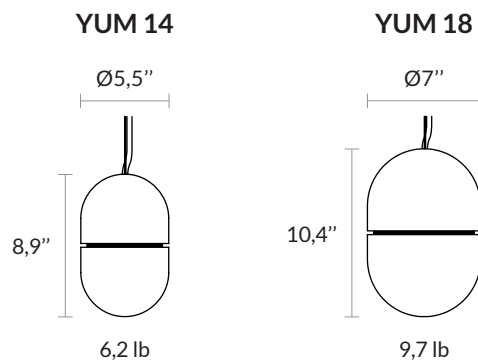

YUM[®]
.édition

YUM[®]

.édition

PENDANT LIGHT

YUM[®]
DESIGN BY ATELIER ALAIN ELLOUZ
MADE IN FRANCE

MATERIALS	Alabaster and black painted steel
ACCESSORIES	Mat black canopy Ø5,1" 78" of stainless steel wire rope with black textile cable
SOCKET	E12 Recommended bulb : LED bulb E12 4,5W 2700K 400lm - Dimmable
REFERENCE	YUM 14 : ED-0044 YUM 18 : ED-0046 UL certified (also available in European version)
WARRANTY	2 years warranty